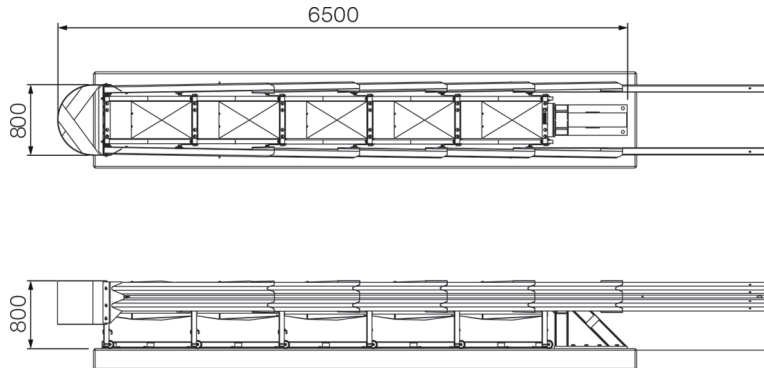

# CrashGuard P800-5S

## PRODUCT DATA

System shape  
parallel

System foundation  
anchored

System height (m)  
0,80

System length (m)  
5,50

System width nose (m)  
0,80

System width back (m)  
0,80